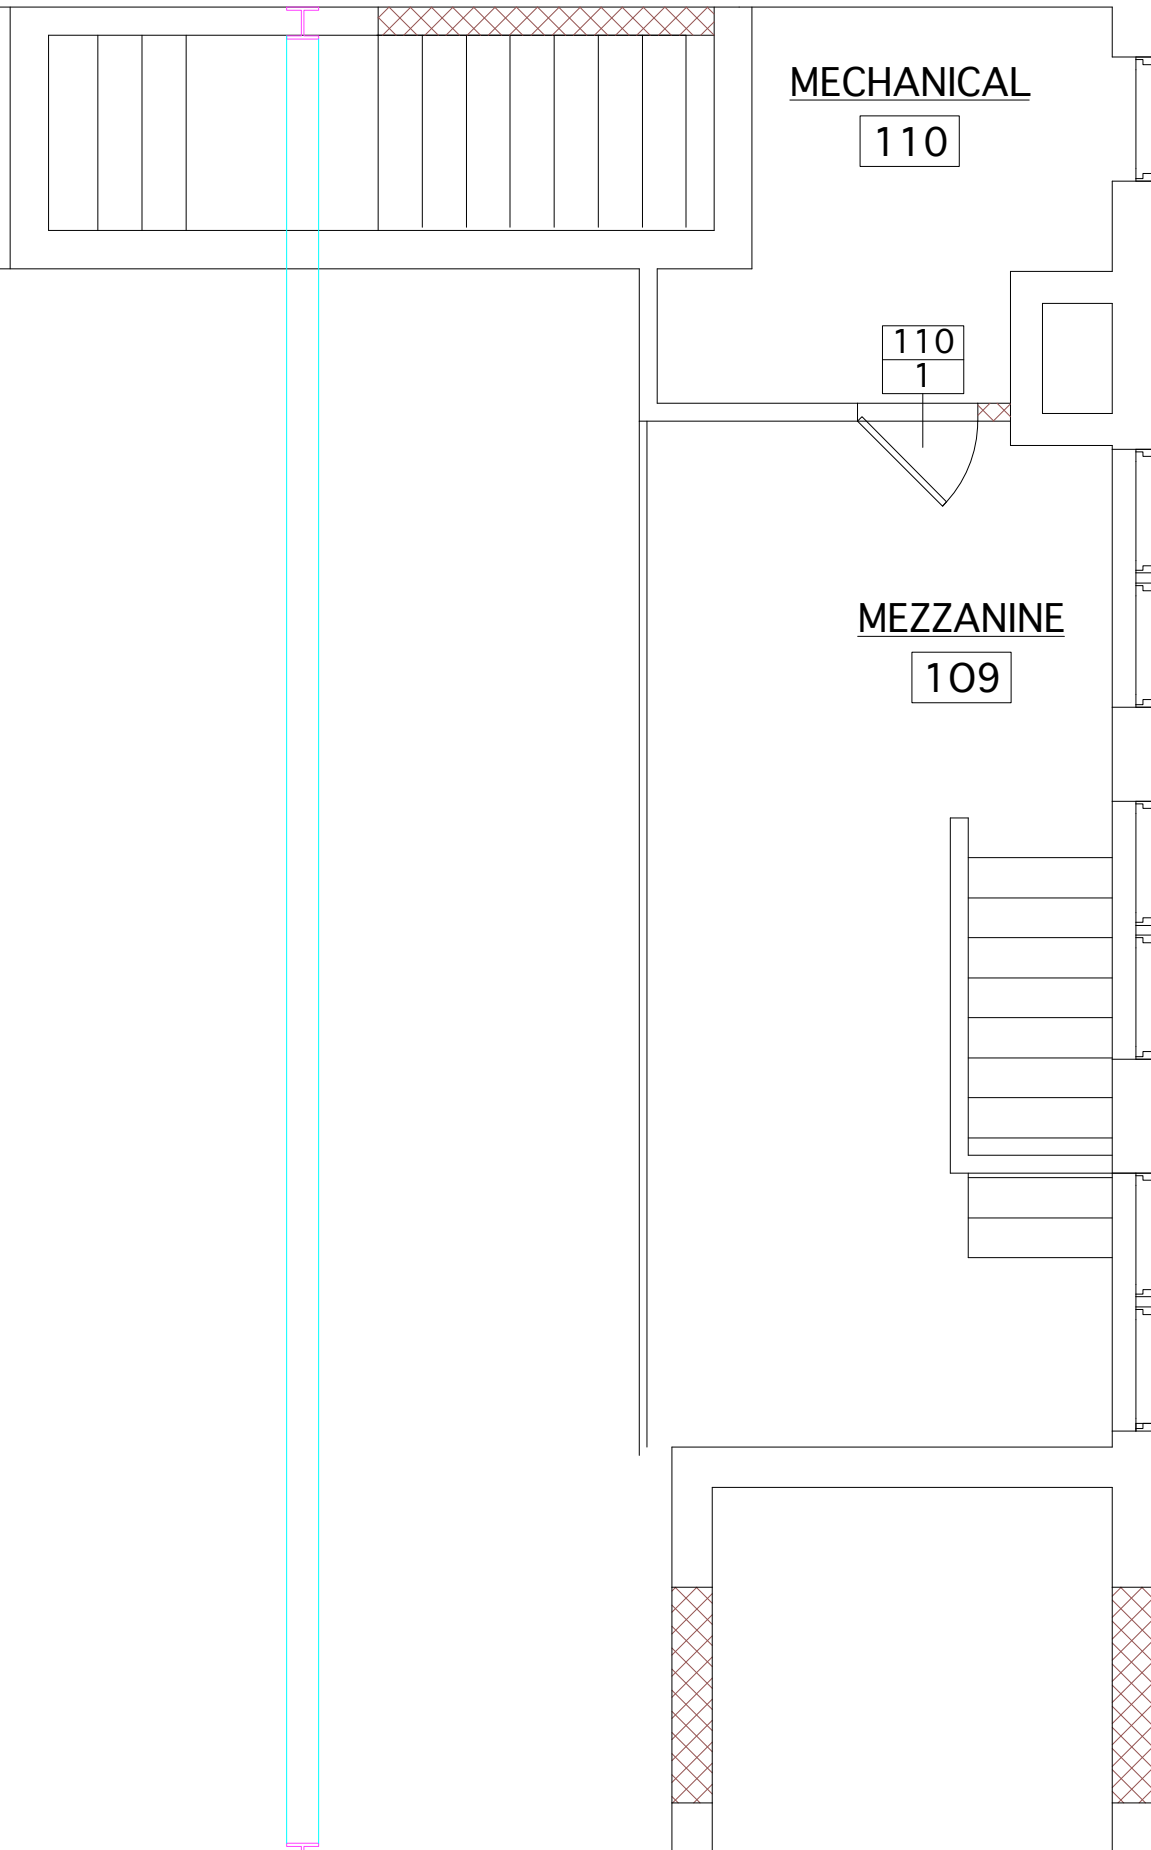

VECTORWORKS EDUCATIONAL VERSION

D

VECTORWORKS EDUCATIONAL VERSION

Scale: 1/4" = 1'	Village Productions	Village Drafter: Carcheri Gingrasso
Date: 9 April, 2009	Production: WIZ	Original Drafter: Charles Chichester
	Black Box: Thrust Seating	