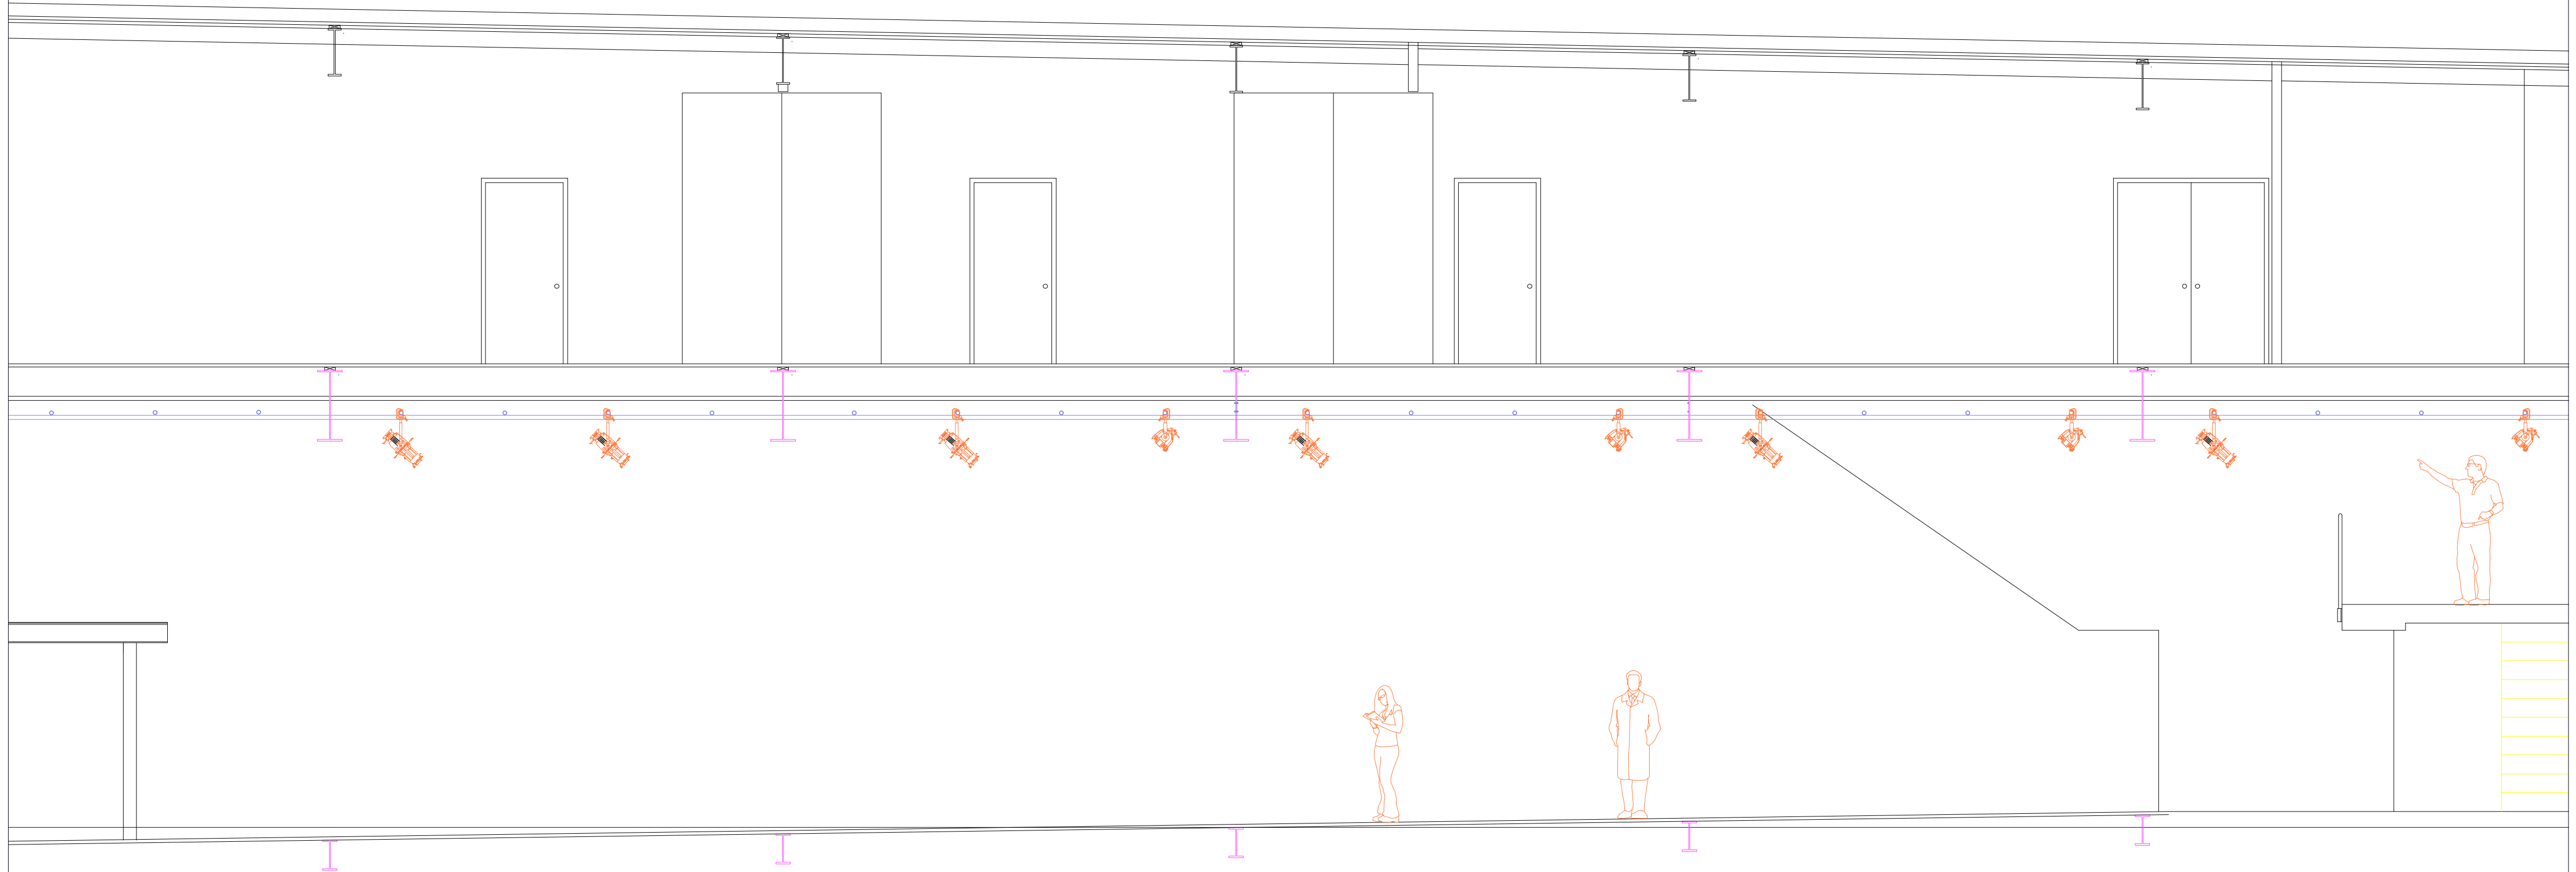

VECTORWORKS EDUCATIONAL VERSION

VECTORWORKS EDUCATIONAL VERSION

Scale: 1/4" = 1'	<b>Village Productions</b>	Village Drafter: Carcheri Gingrasso
Date: 9 April, 2009	Production: WIZ	Original Drafter: Charles Chichester
	Black Box: Section View	